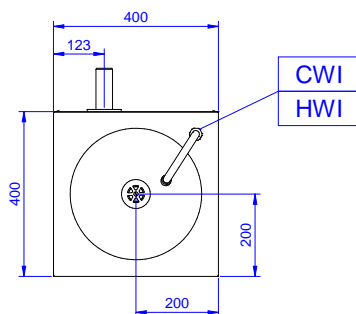

Construction

- Wide range of taps are available to suit every need.
- 100 mm upstand with 10 mm radiused corner and 13 mm deep, designed to be used against a wall.
- Mixer spout, ½" in diameter and drain hole supplied as standard.
- Constructed entirely in 18/10 stainless steel.
- Sound deadened pressed bowl with rounded corners and all-round lip to prevent overspill.
- Rear upstand 30 mm in height and 1.5 mm thick.
- Syphon included in the delivery.
- Equipped with a front cabinet to store waste.

APPROVAL: _____

Standard Preparation Hand Wash Basin - Freestanding, Knee-operated with Waste Bin

Front

Water:

Water drain outlet size:

132954 (NHWSB40) 1"1/2

Inlet water line size: 1/2"

Incoming Cold/hot Water line size: 1/2"

Key Information:

External dimensions, Width:	400 mm
External dimensions, Depth:	400 mm
External dimensions, Height:	900 mm
Upstand Dimensions, Height:	30 mm
Upstand Dimensions, Depth:	1.5 mm
Upstand Dimensions, Radius:	90°
Bowls number	1
Bowl dimensions	340x365xH155
Worktop thickness:	30 mm
Net weight:	ISO 9001; ISO 14001 kg

Side

CWI1 = Cold Water inlet 1 (cleaning)
 D = Drain
 HWI = Hot water inlet

Top

Standard Preparation
 Hand Wash Basin - Freestanding, Knee-operated with Waste Bin

The company reserves the right to make modifications to the products without prior notice. All information correct at time of printing.