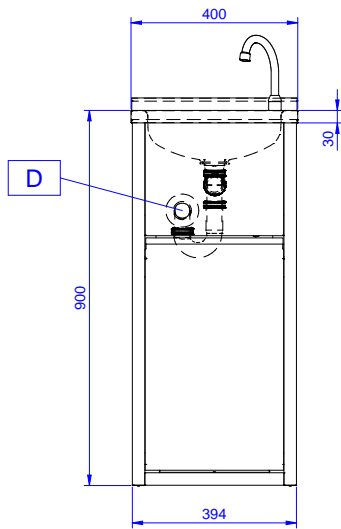

Short Form Specification

Item No. _____

Made from 304 AISI stainless steel. Integral radiused rear upstand, knee-operated. Waste cabinet with hinged door and handle incorporates a support frame for waste bags. Bowl mm340x365x155h with mixer spout and drain hole.

Construction

- Wide range of taps are available to suit every need.
- 100 mm upstand with 10 mm radiused corner and 13 mm deep, designed to be used against a wall.
- Mixer spout, ½" in diameter and drain hole supplied as standard.
- Constructed entirely in 18/10 stainless steel.
- Sound deadened pressed bowl with rounded corners and all-round lip to prevent overspill.
- Rear upstand 30 mm in height and 1.5 mm thick.
- Syphon included in the delivery.
- Equipped with a front cabinet to store waste.

APPROVAL: _____

Standard Preparation Hand Wash Basin - Freestanding, Knee-operated with Waste Bin

Front

Water:

Water drain outlet size:

132954 (NHWSB40) 1"1/2

Inlet water line size: 1/2"

Incoming Cold/hot Water line size: 1/2"

Key Information:

External dimensions, Width:	400 mm
External dimensions, Depth:	400 mm
External dimensions, Height:	900 mm
Upstand Dimensions, Height:	30 mm
Upstand Dimensions, Depth:	1.5 mm
Upstand Dimensions, Radius:	90°
Bowls number	1
Bowl dimensions	340x365xH155
Worktop thickness:	30 mm
Net weight:	ISO 9001; ISO 14001 kg