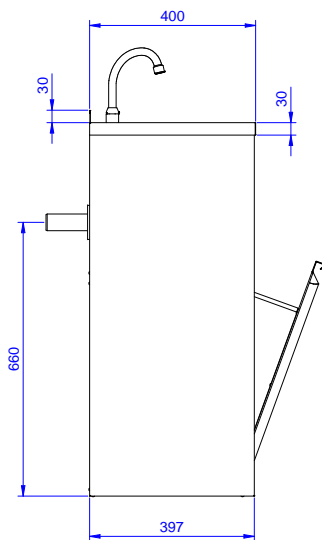

CWI1 = Cold Water inlet 1 (cleaning)
D = Drain
HWI = Hot water inlet